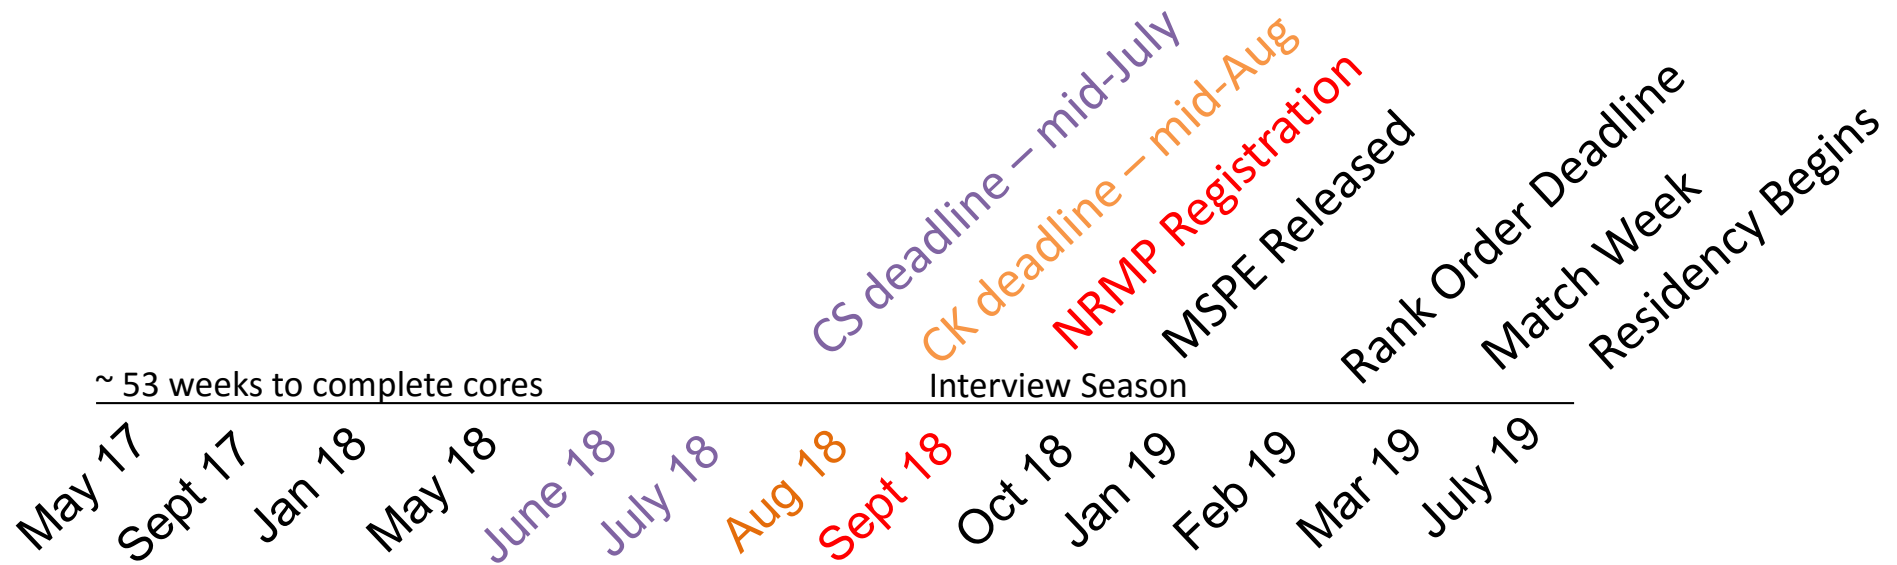

Timeline: Jan Class - NRMP®

Build in break after cores to study for COMP, CS and CK

8 weeks required for full-time status and financial aid

Complete electives in desired specialty by mid-August

Timeline: May Class - NRMP®

Build in break after cores to study for COMP, CS and CK

Complete elective(s) in desired specialty by mid-August

8 weeks required for full-time status and financial aid

Timeline: Sept Class - NRMP®

If possible, build in break after cores to study for COMP and CK

Complete elective(s) in desired specialty by mid-August

8 weeks required for full-time status and financial aid